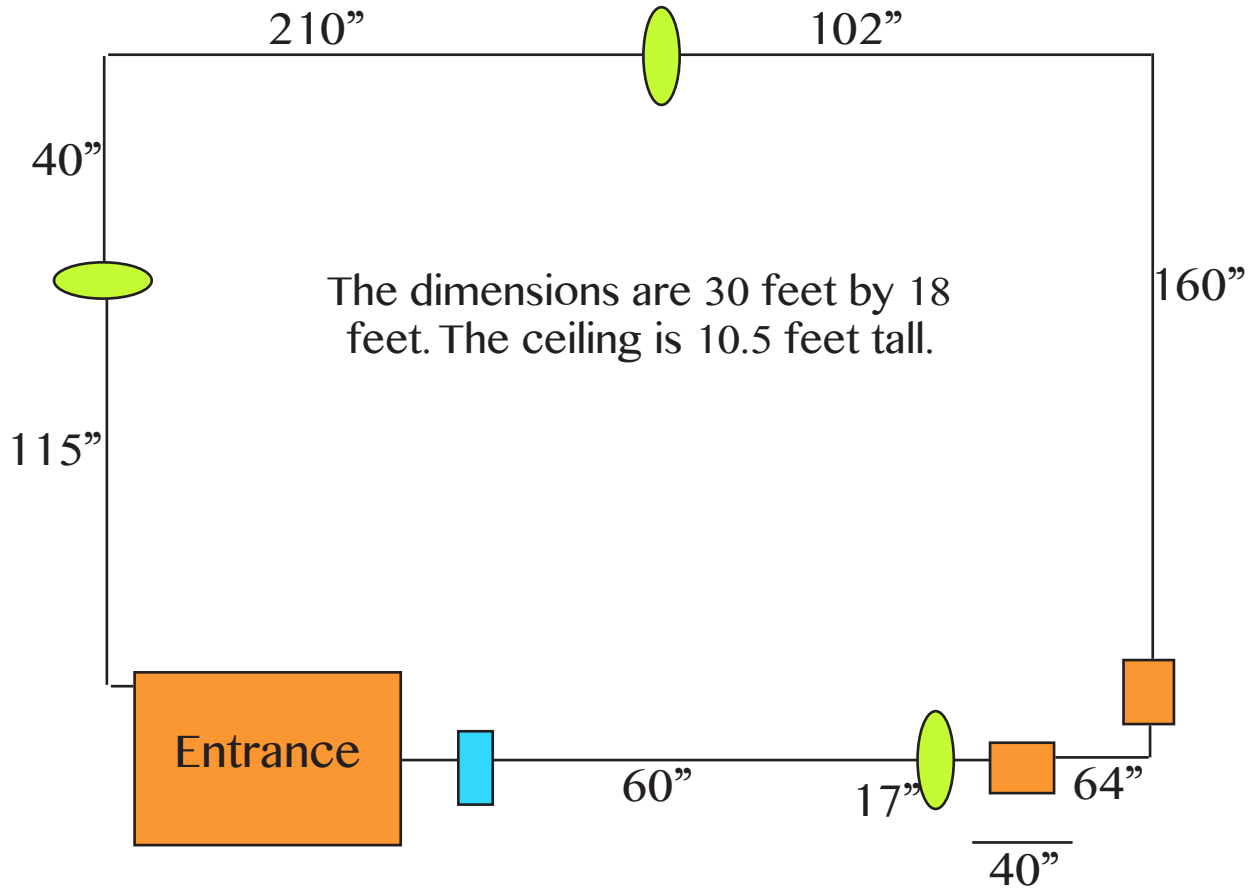

Main Gallery

The main floor dimensions are 40 feet by 19 feet.
The ceiling is 8.5 feet tall.

-  Column
-  Window
-  Door

Emerging Gallery

Bossier Arts Council

-  Column
-  Window
-  Door