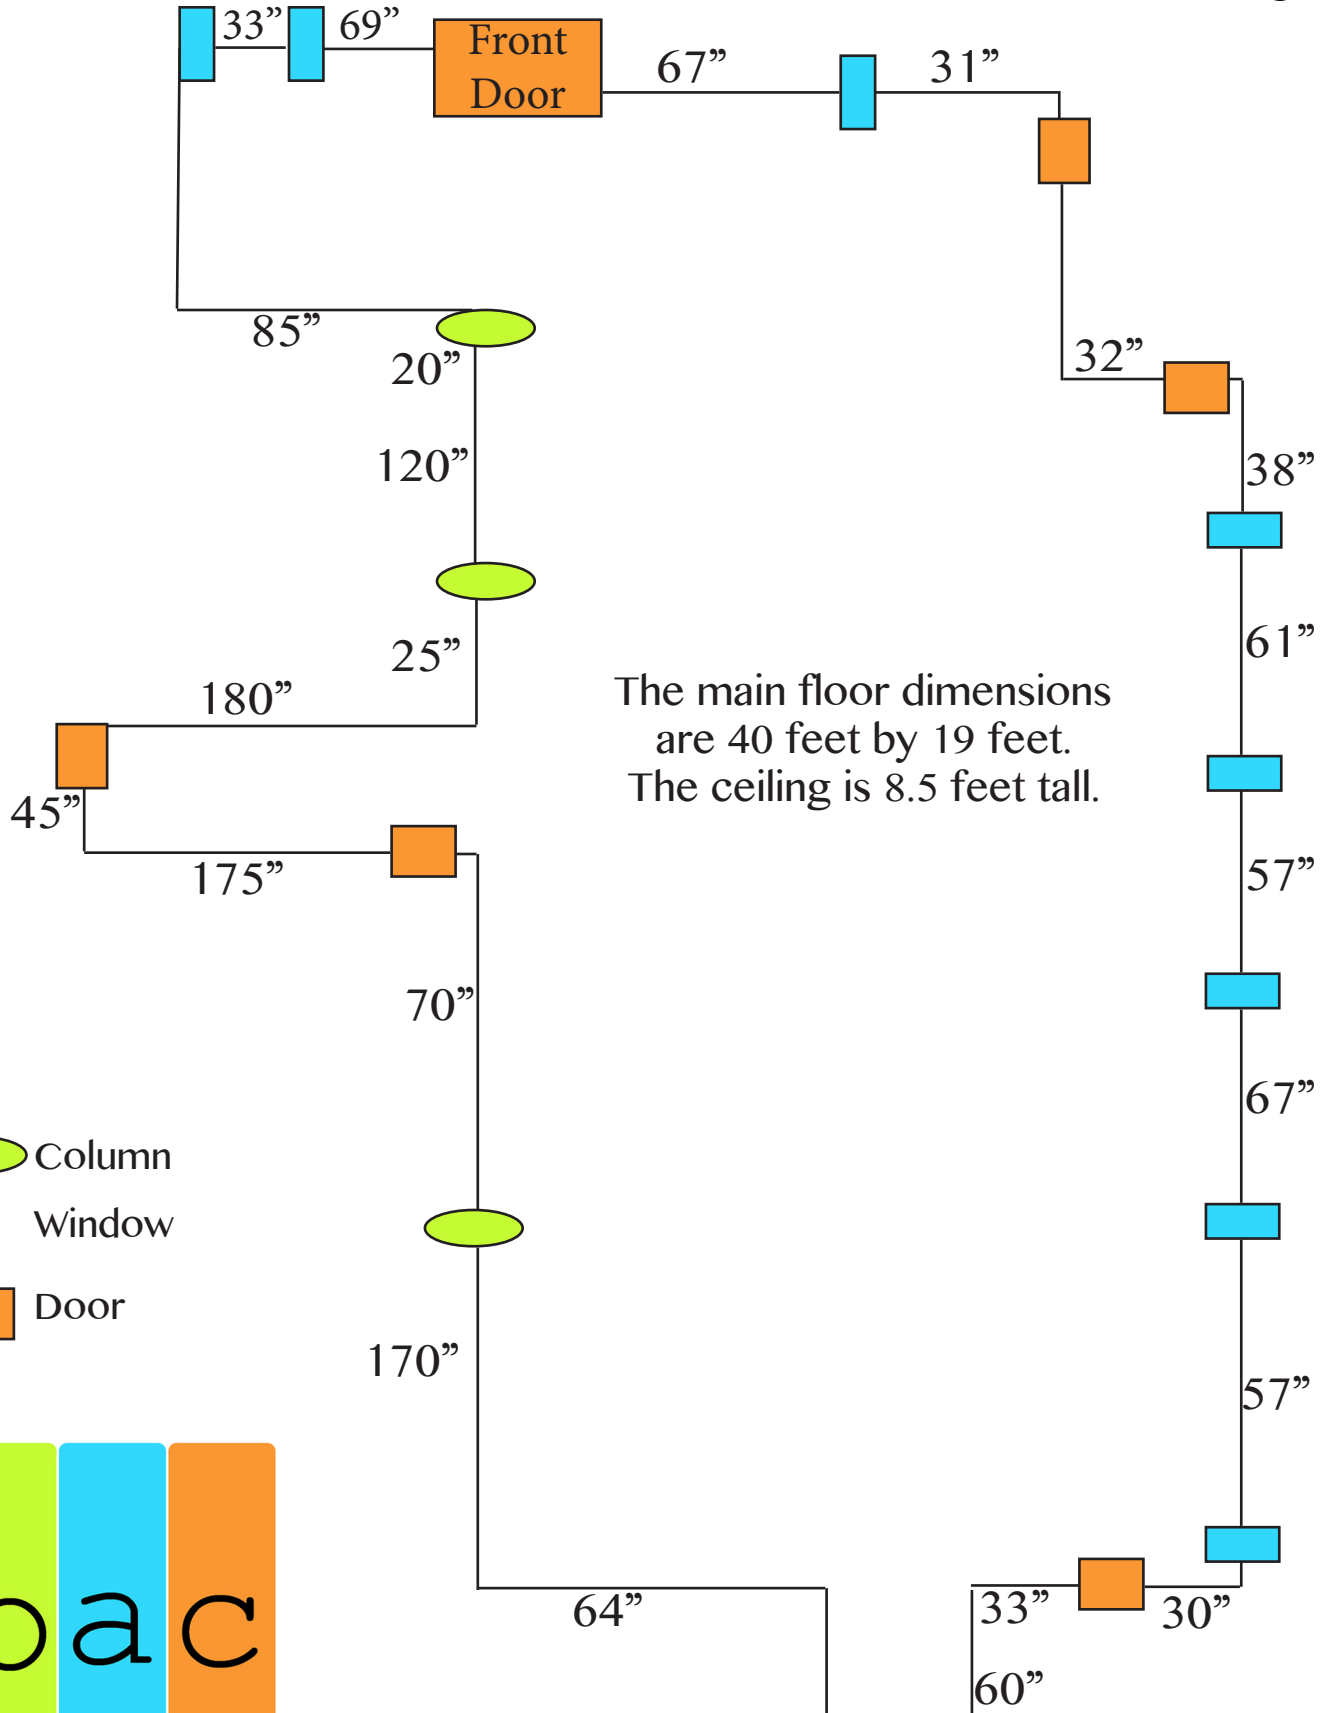

Main Gallery

The main floor dimensions are 40 feet by 19 feet.
The ceiling is 8.5 feet tall.

-  Column
-  Window
-  Door

Emerging Gallery

Bossier Arts Council

-  Column
-  Window
-  Door